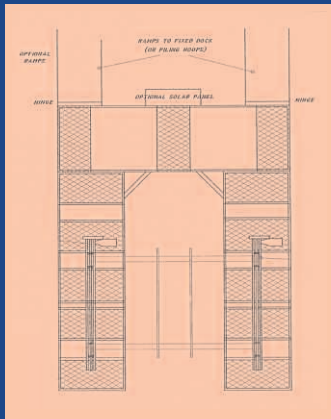

TAKING THE BOAT LIFT TO A WHOLE NEW LEVEL...

THIS FLOATING DOCK WITH BUILT-IN BOAT LIFT IS THE IDEAL SOLUTION FOR MANY WATERWAYS...

- Self-contained Lift and Dock
- Concealed Mechanics Allow: Complete Access to Boat Unobstructed Water View
- Easily Installed, Moved or Removed
- AC or DC Solar Power
- Adjustable Up and Lower Stops
- Decked to Match Any Environment
- Can Be Installed Where Piles Cannot
- Very Flexible and Expandable

Invented by marine construction expert Ben Nelson, Jr., the **Nel-sun**™ zero-profile solar float lift provides you with a convenient, attractive & environmentally-sensitive addition to your dock area. Hidden mechanics provide easy access to your boat & an unobstructed water view.